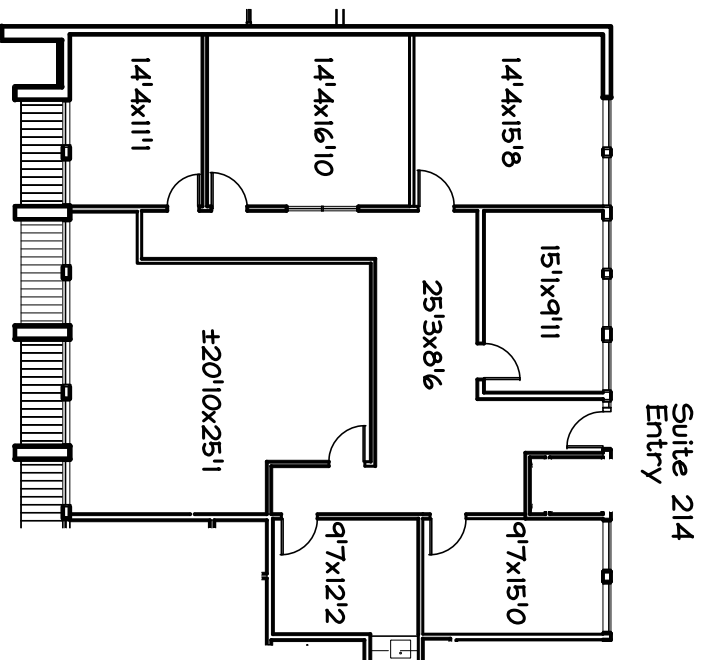

FLOOR PLAN

2200 Veterans Boulevard
Kenner, Louisiana

Suite 201 – 714 rsf

Suite 200 – 1,550 rsf

Suite 200 & 201 – 2,288 rsf

Suite 214 – 2,399 rsf

FLOOR PLAN

2200 Veterans Boulevard
Kenner, Louisiana

Suite 201 - 738 rsf

Suite 200 - 1,550 rsf

Suite 200 & 201 - 2,288 rsf

Suite 214 - 2,399 rsf