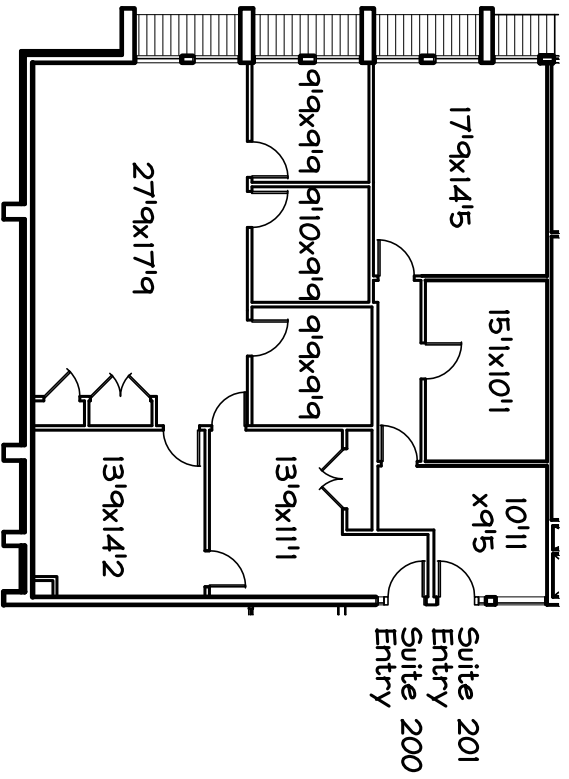

FLOOR PLAN

2200 Veterans Boulevard
Kenner, Louisiana

Suite 201 – 714 rsf

Suite 200 – 1,550 rsf

Suite 200 & 201 – 2,288 rsf

Suite 214 – 2,399 rsf

FLOOR PLAN

2200 Veterans Boulevard
Kenner, Louisiana

Suite 201 - 738 rsf

Suite 200 - 1,550 rsf

Suite 200 & 201 - 2,288 rsf

Suite 214 - 2,399 rsf