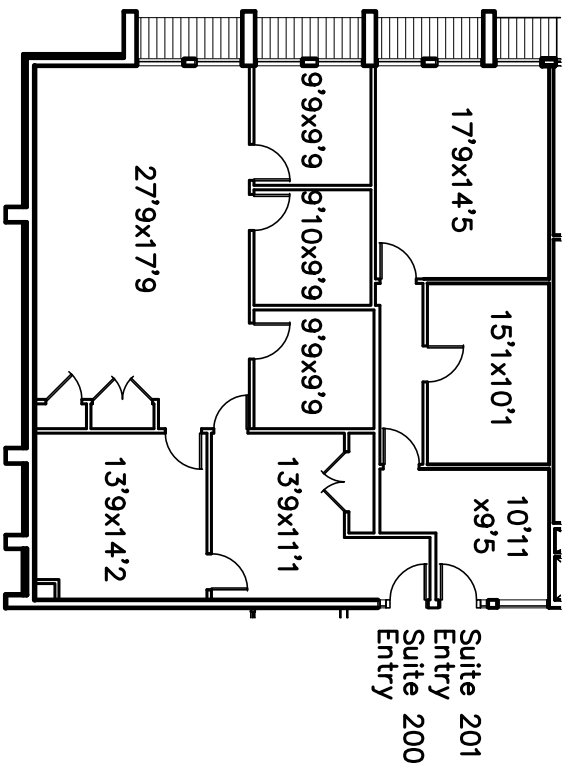

FLOOR PLAN

2200 Veterans Boulevard
Kenner, Louisiana

Suite 201 – 714 rsf

Suite 200 – 1,550 rsf

Suite 200 & 201 – 2,288 rsf

Suite 214 – 2,399 rsf

FLOOR PLAN

2200 Veterans Boulevard
Kenner, Louisiana

Suite 201 - 738 rsf

Suite 200 - 1,550 rsf

Suite 200 & 201 - 2,288 rsf

Suite 214 - 2,399 rsf