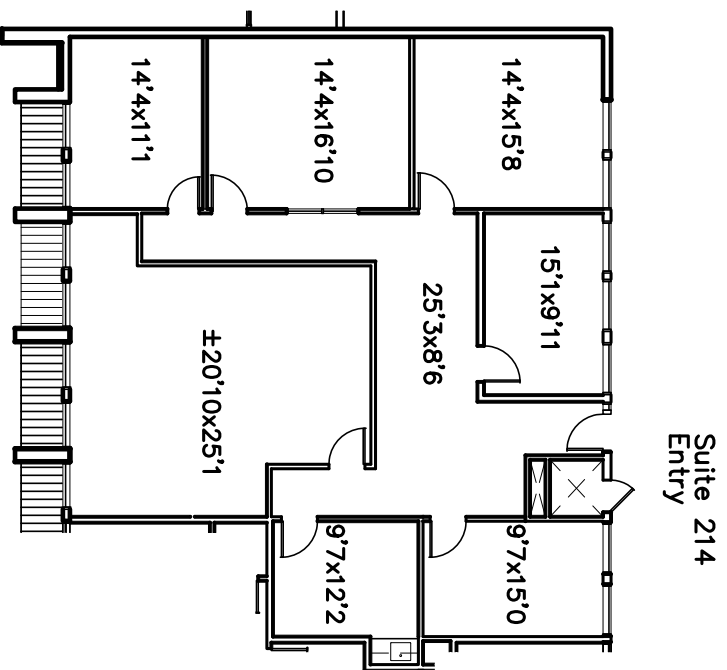

FLOOR PLAN

2200 Veterans Boulevard
Kenner, Louisiana

Suite 201 – 714 rsf

Suite 200 – 1,550 rsf

Suite 200 & 201 – 2,288 rsf

Suite 214 – 2,399 rsf

FLOOR PLAN

2200 Veterans Boulevard
Kenner, Louisiana

Suite 201 - 738 rsf

Suite 200 - 1,550 rsf

Suite 200 & 201 - 2,288 rsf

Suite 214 - 2,399 rsf