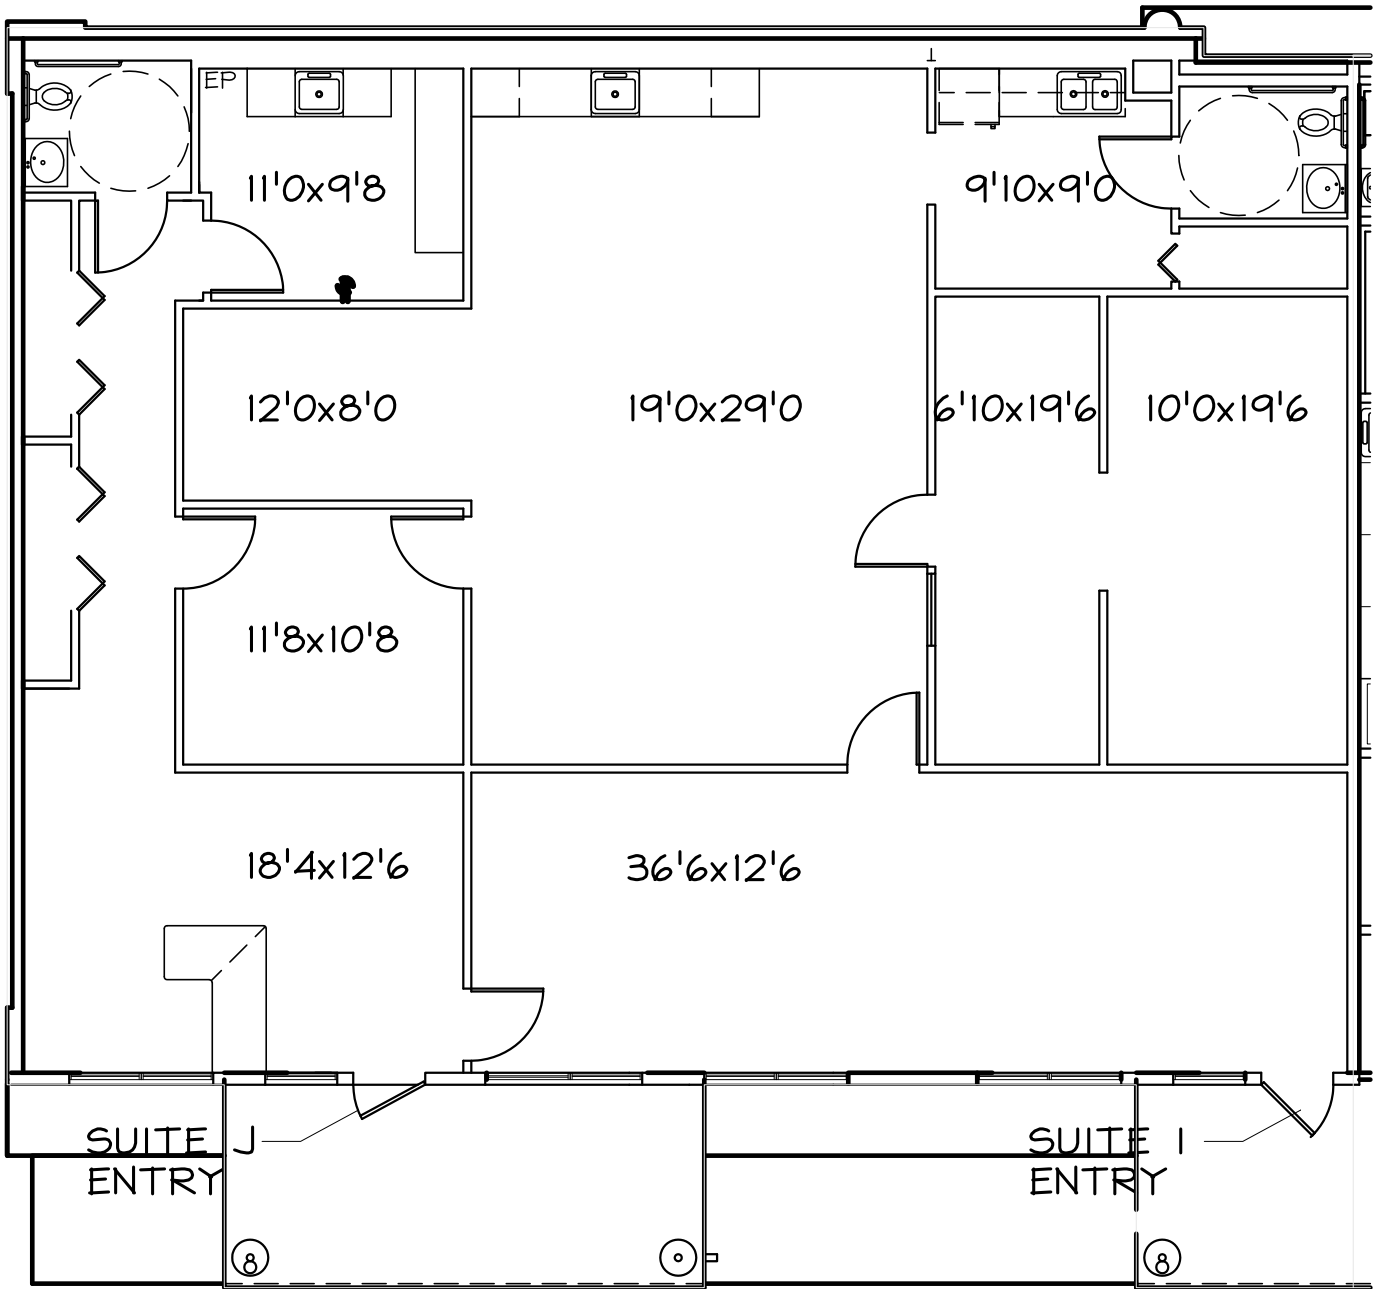

FLOOR PLAN

3440 Division Street Metairie,
Louisiana

Suite E - 1,280 rsf

SCALE: 1/8"=1'-0"

FLOOR PLAN

3440 Division Street
Metairie, Louisiana

SUITE J
ENTRY

SUITE I
ENTRY

8

8

8

Suites I & J - 2,708 rsf

SCALE: 1/8"=1'-0"