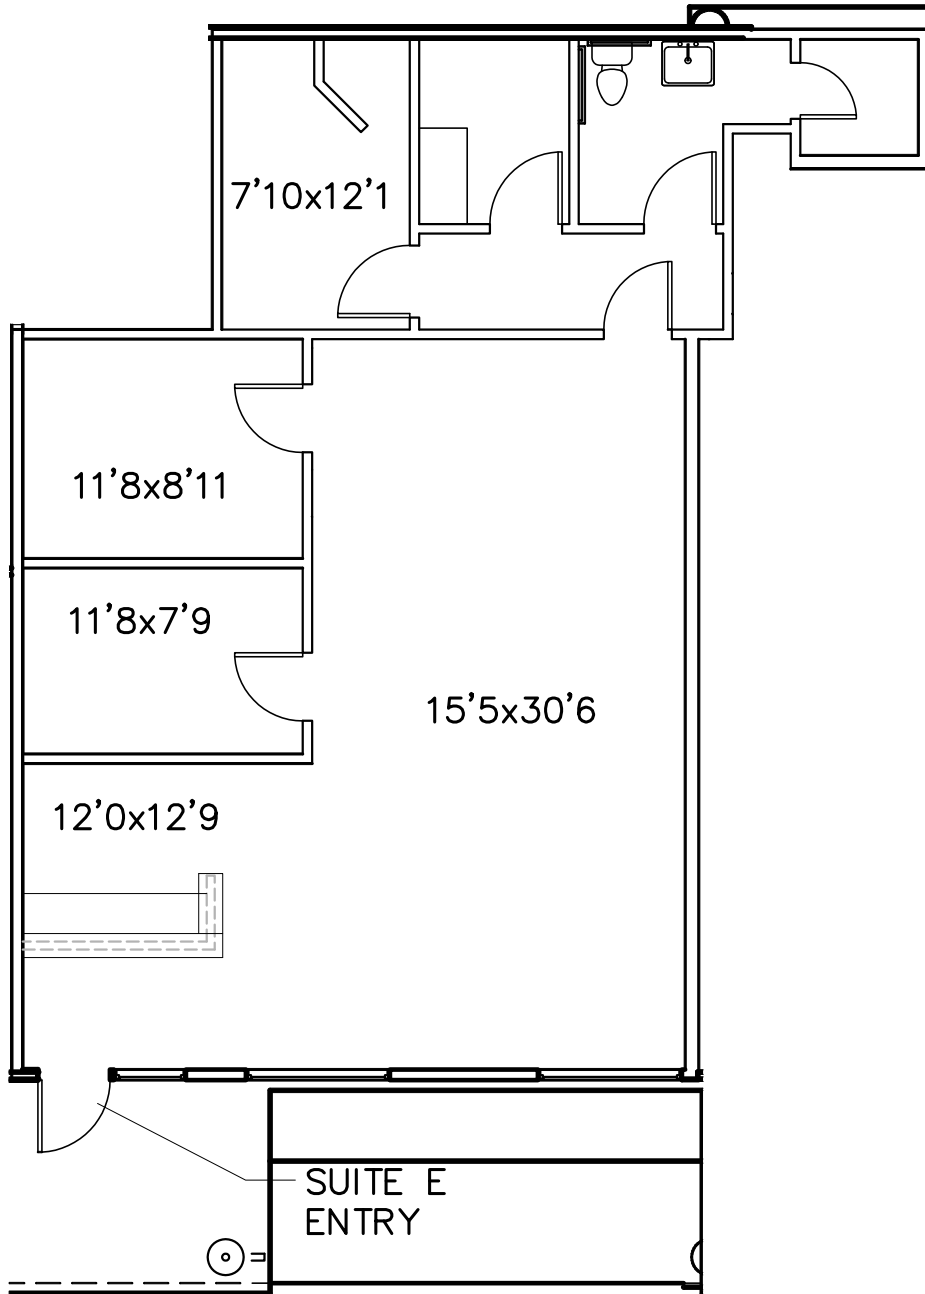

FLOOR PLAN

3440 Division Street Metairie,
Louisiana

Suite E - 1,280 rsf

SCALE: 1/8"=1'-0"

FLOOR PLAN

3440 Division Street
Metairie, Louisiana

SUITE J
ENTRY

SUITE I
ENTRY

8

8

8

Suites I & J - 2,708 rsf

SCALE: 1/8"=1'-0"